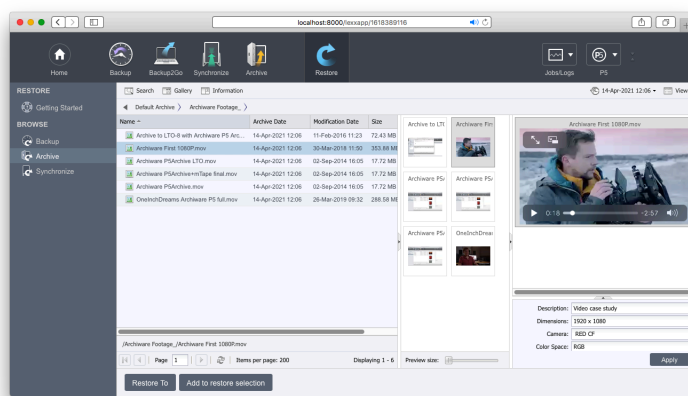

The P5 Archive metadata and preview catalogue allows users to easily find and retrieve media files, such as images and videos

Advantages of the Wasabi/P5 Solution:

- ✓ Runs on all platforms (Mac, Win, Linux, Free BSD)
- ✓ One browser interface for all modules
- ✓ Automated archiving + data migration
- ✓ Accelerated backup and recovery cycles
- ✓ Ultra-low-cost Cloud backup and recovery
- ✓ Long-term data storage in the Cloud
- ✓ Simple, one-click restore
- ✓ No external server involvement

Options, Configurations, Interfaces...

We are happy to advise:

www.wasabi.com
www.archiware.com

sales@wasabi.com
sales@archiware.com