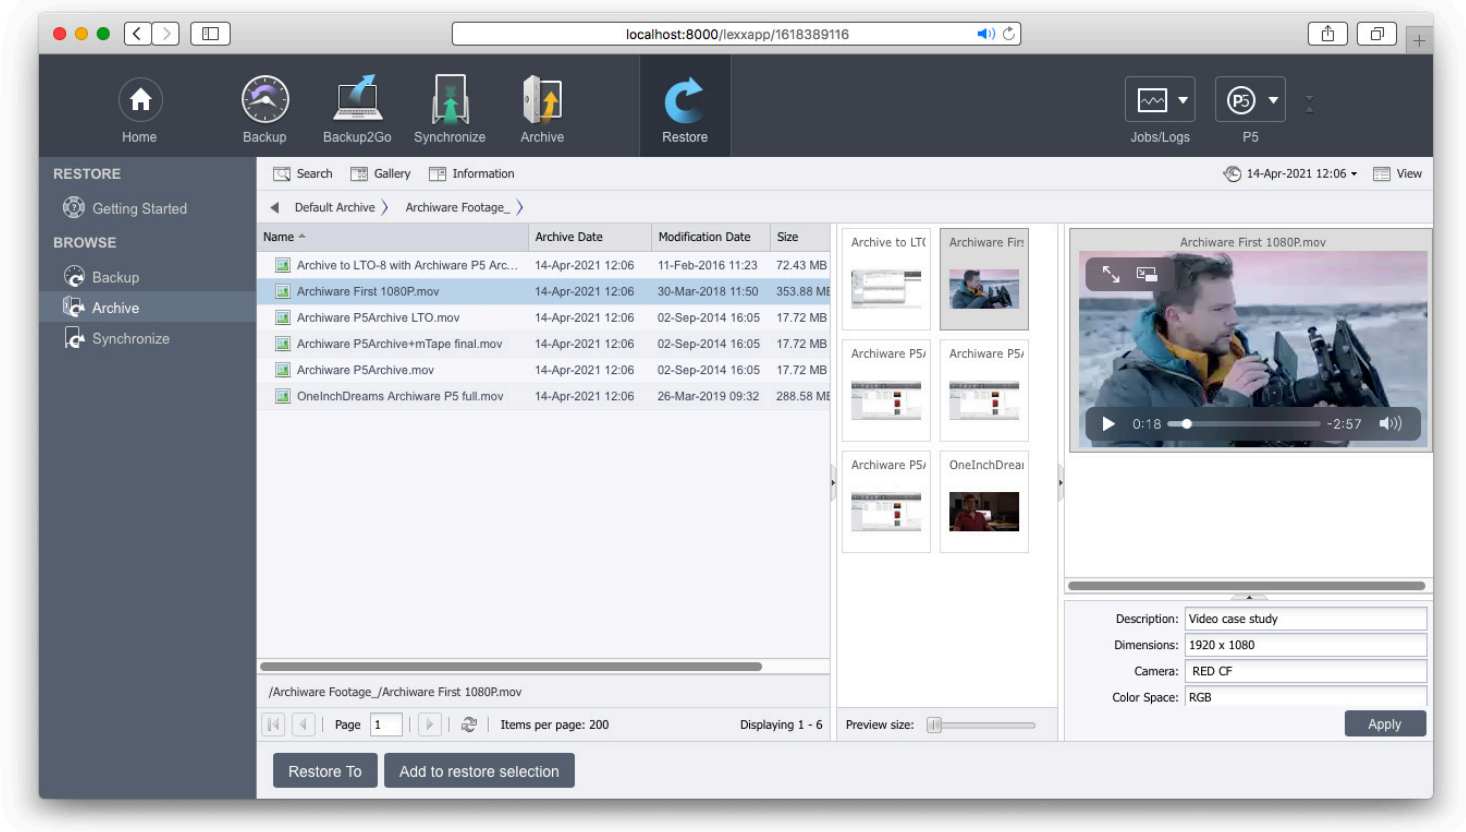

Options, Configurations, Interfaces...

We are here to help:

www.seagate.com

www.archiware.com

www.seagate.com/contacts

sales@archiware.com

Lyve Cloud – Storage as a Service

Lyve Cloud S3 Storage as a Service offers predictable Cloud costs with no egress fees and additional API charges. This makes Lyve Cloud the ideal repository for media content as storage scales limitless for productions, backups and active archives.