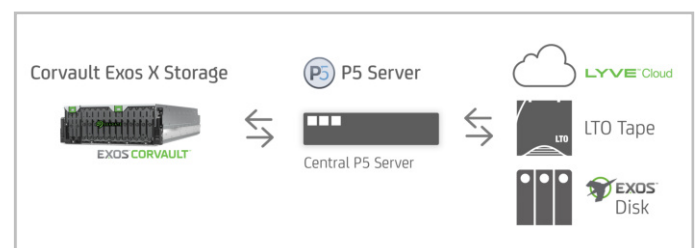

LaCie Exos storage and server plus P5 Synchronize for data availability/failover.

- Exos X storage offers performance and simplicity for maximum capacity and impressive density with up to 84 18TB drives resulting in 1.5PB.
- Expansion Shelves & JBOD Systems are available from 216TB-1.9PB and offer easy scaling of the storage and simplify operations while optimizing costs.
- Exos AP Series Servers: These servers for Windows and Linux offer both compute and storage in one enclosure. Reducing the footprint and rack space to a minimum for maximum versatility. With Archiware P5 installed they can manage replication, Backup and Archive close to the storage.

Options, Configurations, Interfaces...

We are here to help:

www.seagate.com

www.archiware.com

www.seagate.com/contacts

sales@archiware.com